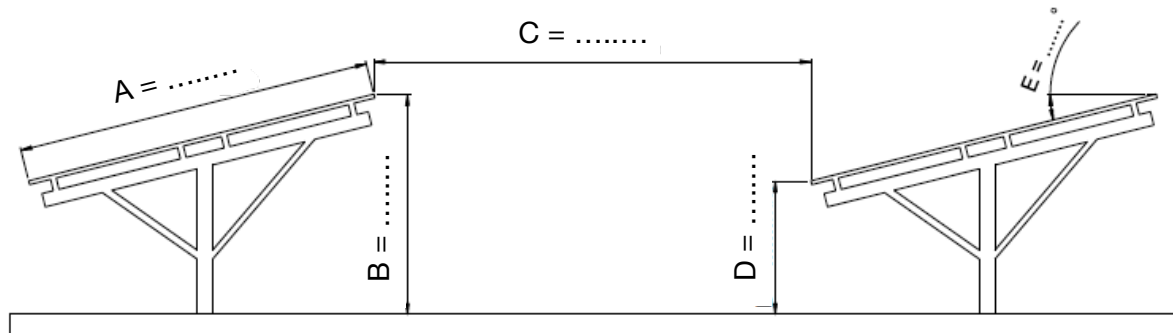

SunBrush Australia

495 Cabbage Tree Rd Williamstown NSW 2318

Panel Dimension Sheet

Customer	
Date	
Site Name	
Site Address	
Tracker System	<input type="checkbox"/> Yes <input type="checkbox"/> No Tracker type:
Module Type	

Brush Length (F) must be approx. 1 meter longer than dimension A