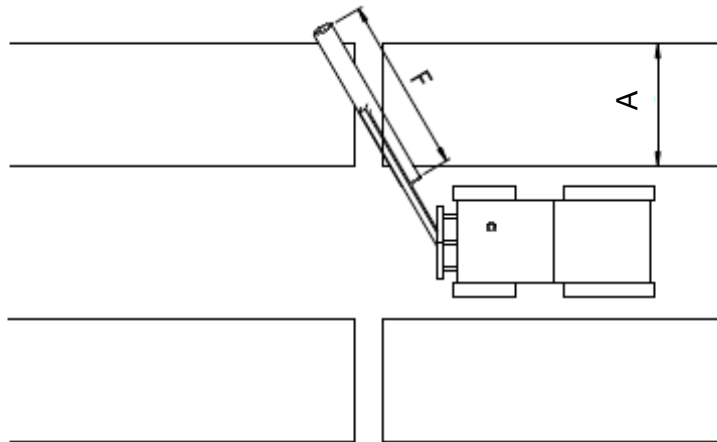

SunBrush Australia

495 Cabbage Tree Rd Williamstown NSW 2318

Panel Dimension Sheet

Customer	
Date	
Site Name	
Site Address	
Tracker System	<input type="checkbox"/> Yes <input type="checkbox"/> No Tracker type:
Module Type	

Brush Length (F) must be approx. 1 meter longer than dimension A